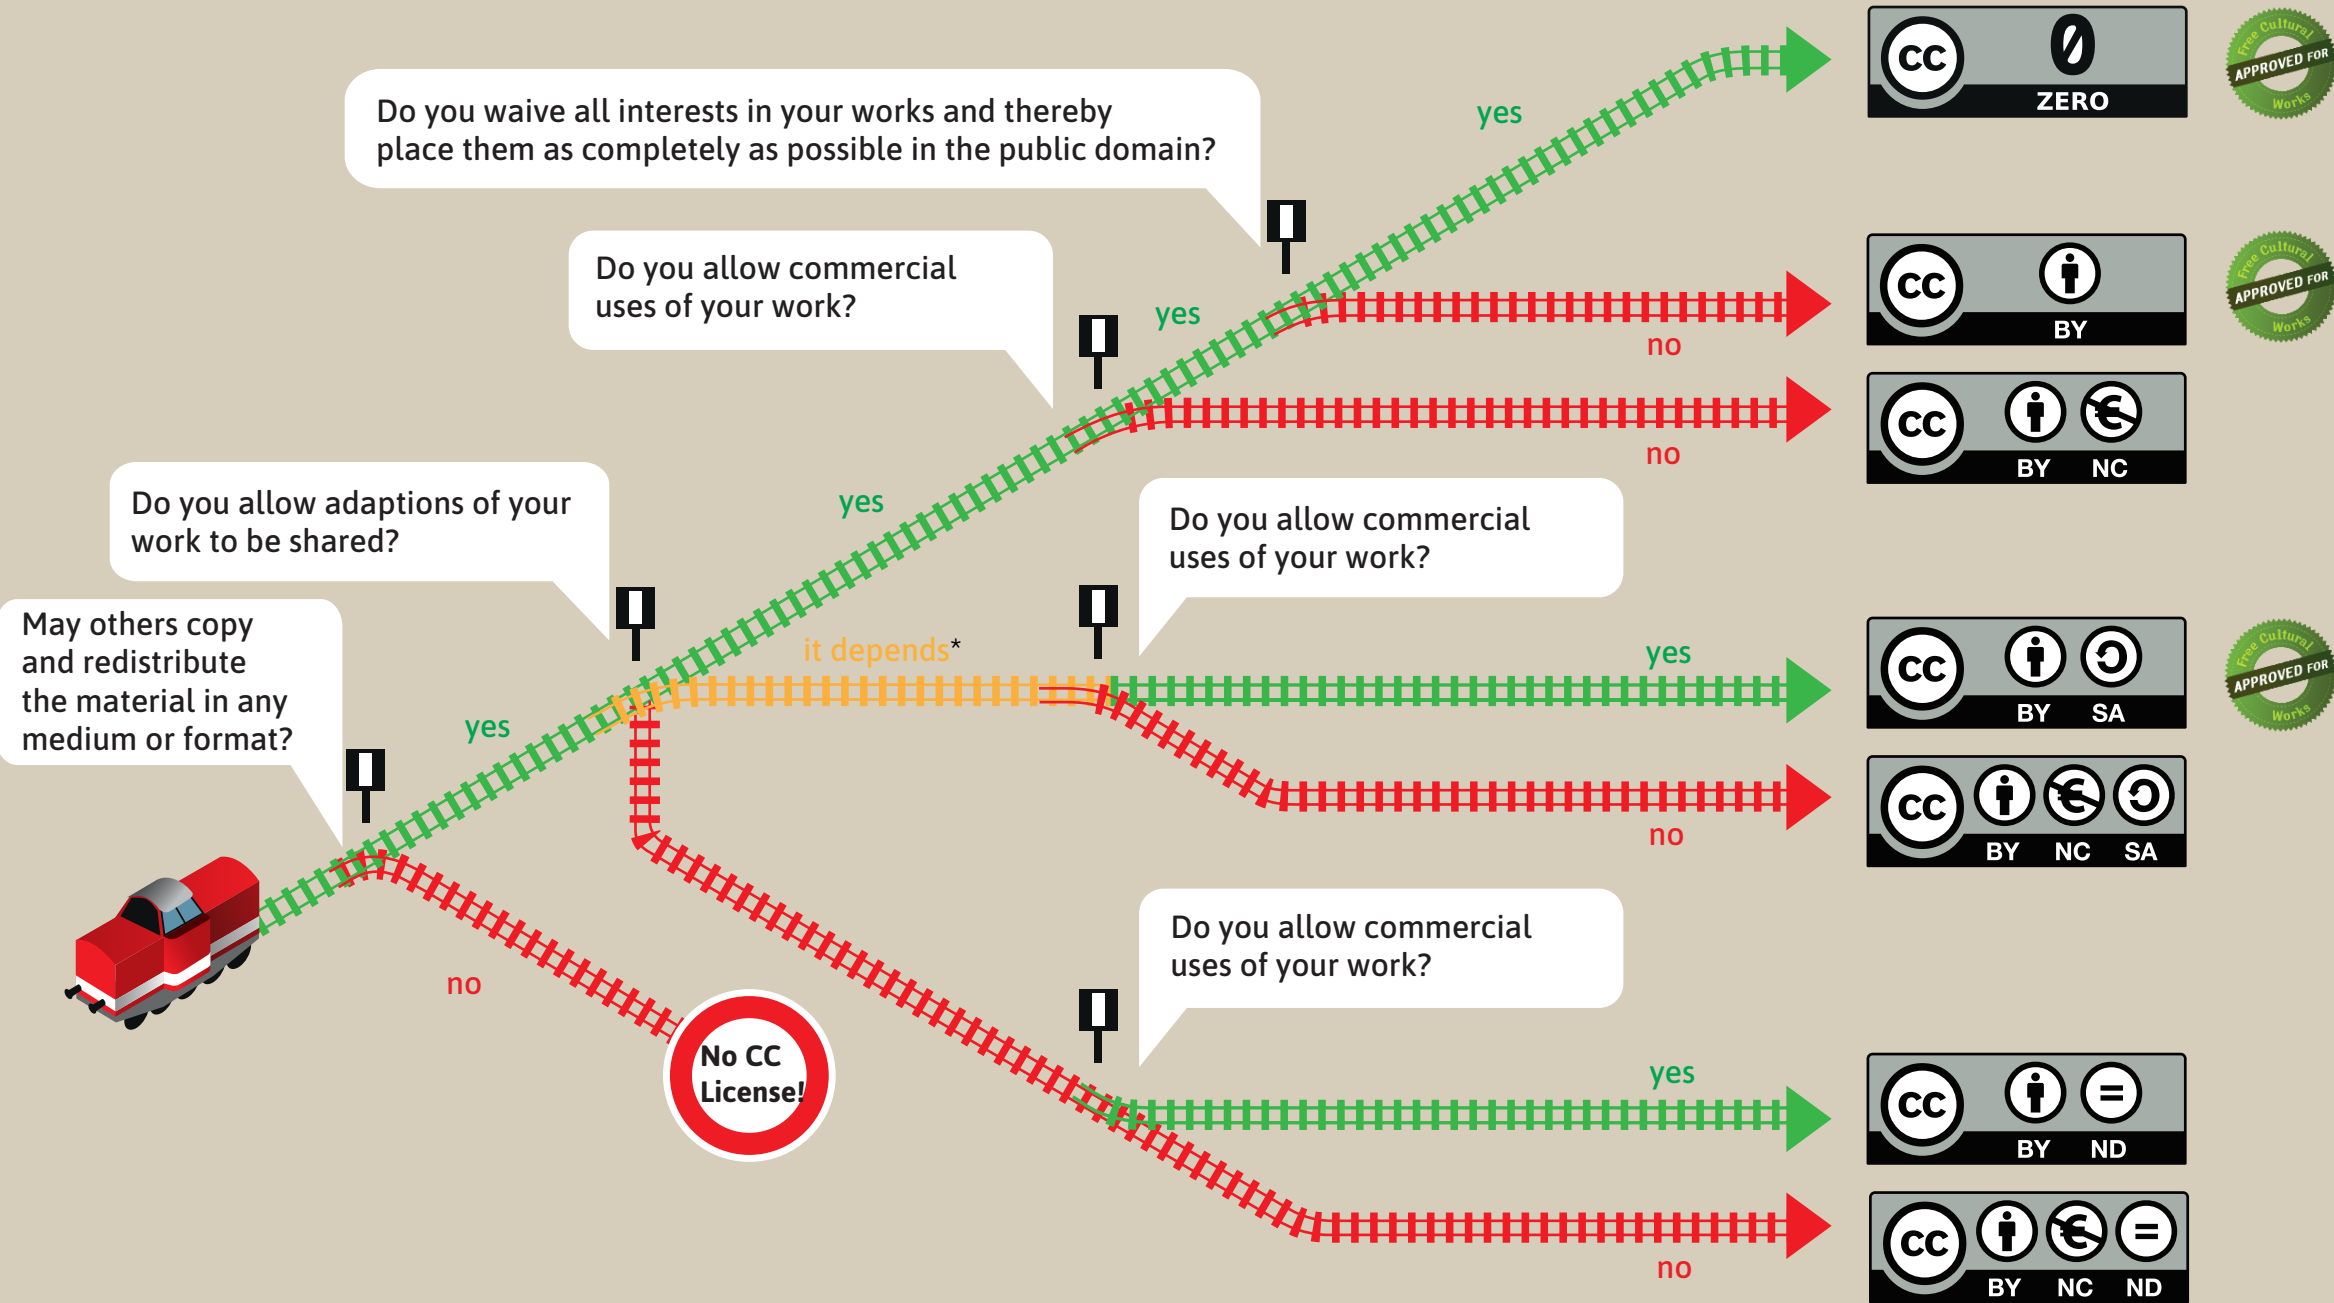

# "CHOO-CHOO-CHOOSE YOUR LICENSE!"

\*it depends = yes, as long as others share alike (meaning: They use the same license as you.)

This Graphic "Choo-Choo-Choose your license!" is based on the work "Welche CC-Lizenz ist die richtige für mich?" by Barbara Klute und Jöran Muuß-Merholz für wb-web\* unter CC BY-SA 3.0\*\*. The English version is a translation and enhancement by Jöran Muuß-Merholz under the same licence.  
 \* <http://www.wb-web.de> | \*\* <https://creativecommons.org/licenses/by-sa/3.0/deed.de>